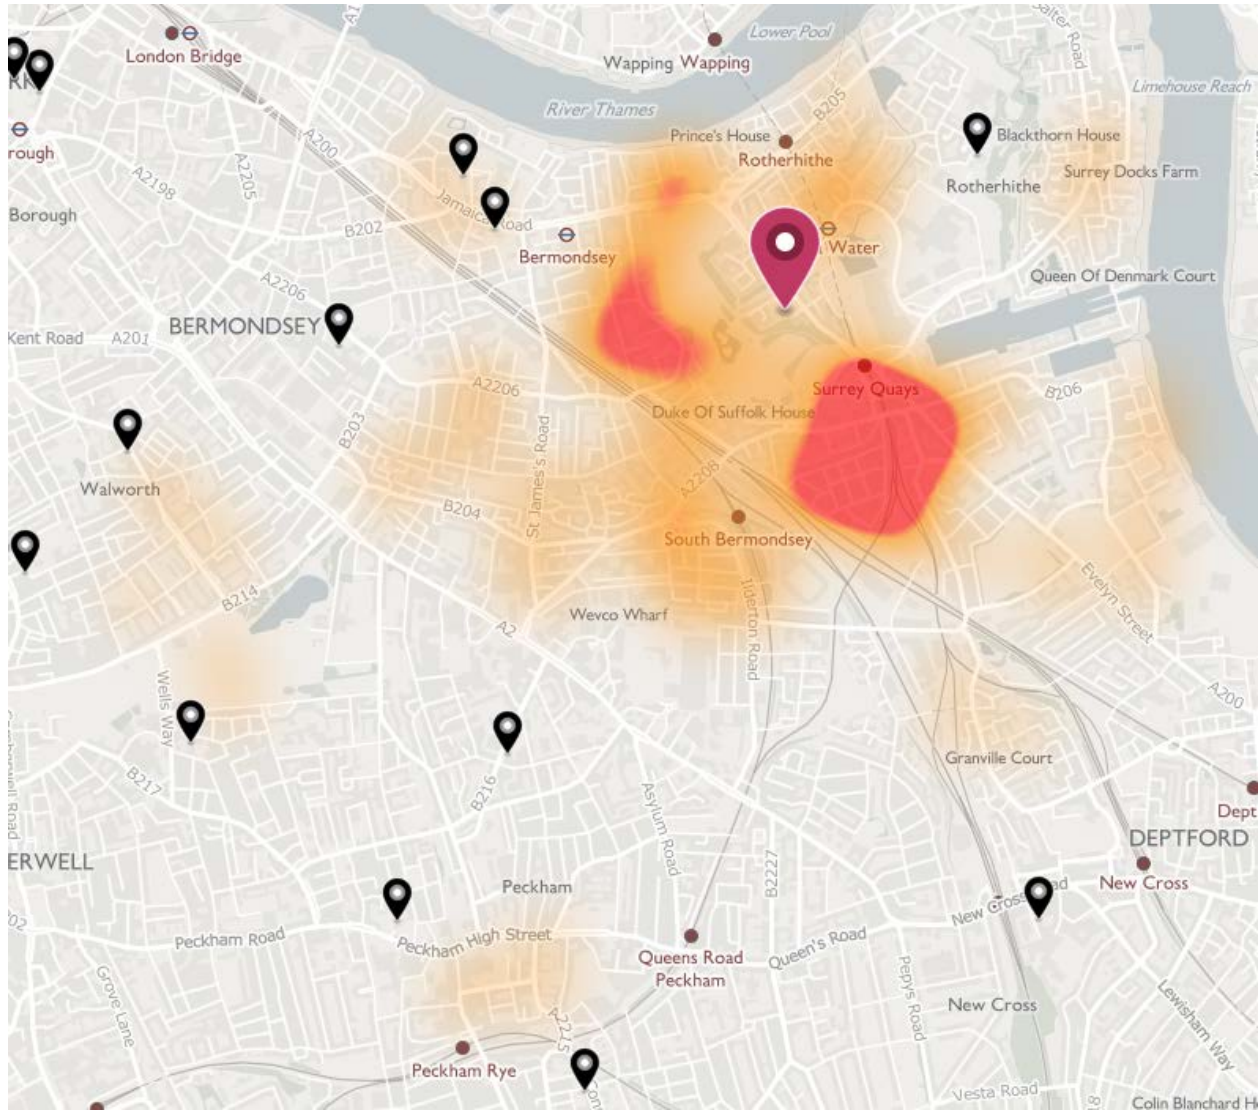

St Joseph's Catholic Primary School (Voluntary Aided RC) – 1FE