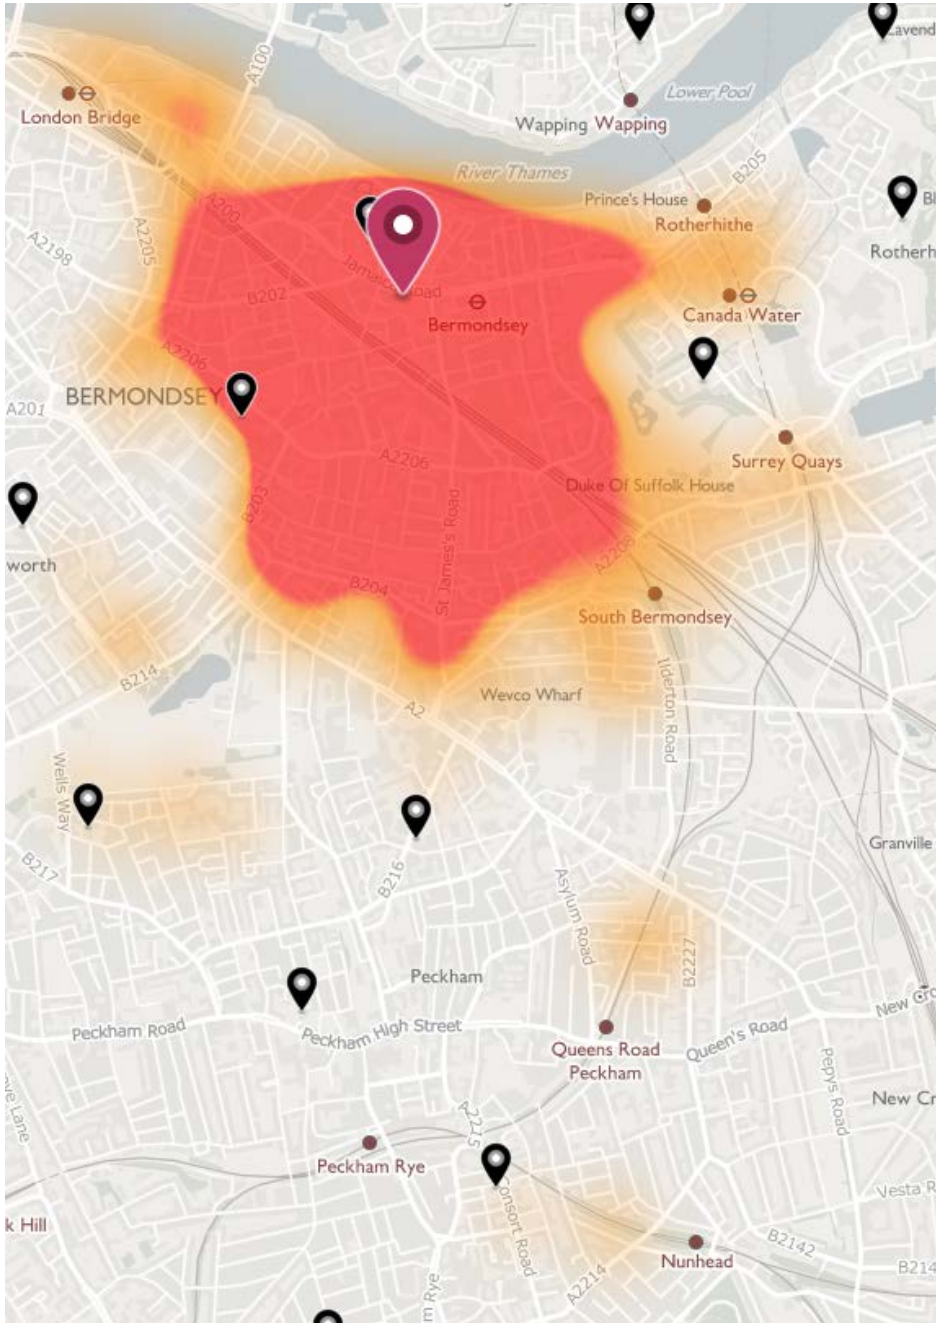

St James' Church of England Primary School (Voluntary Aided C of E) – 2FE