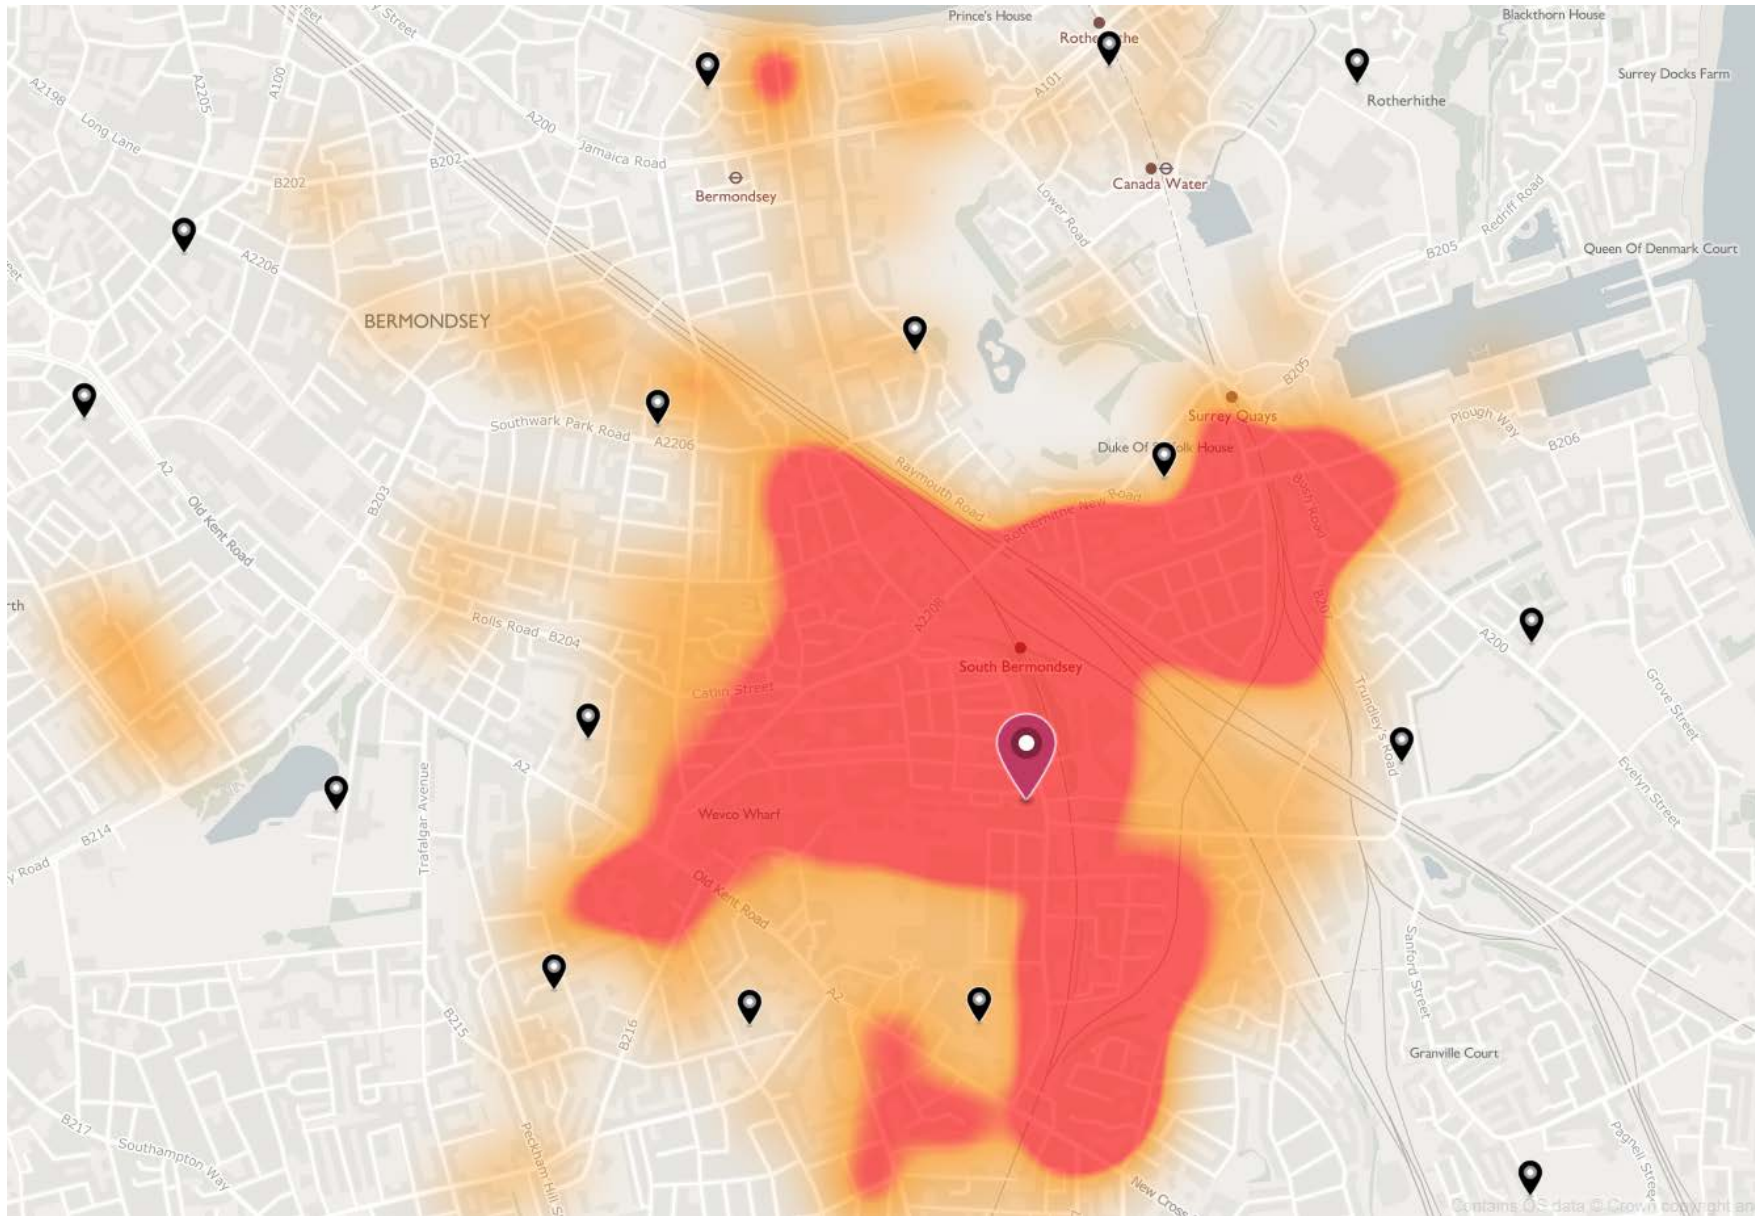

Ilderton Primary School (Community School) – 2FE