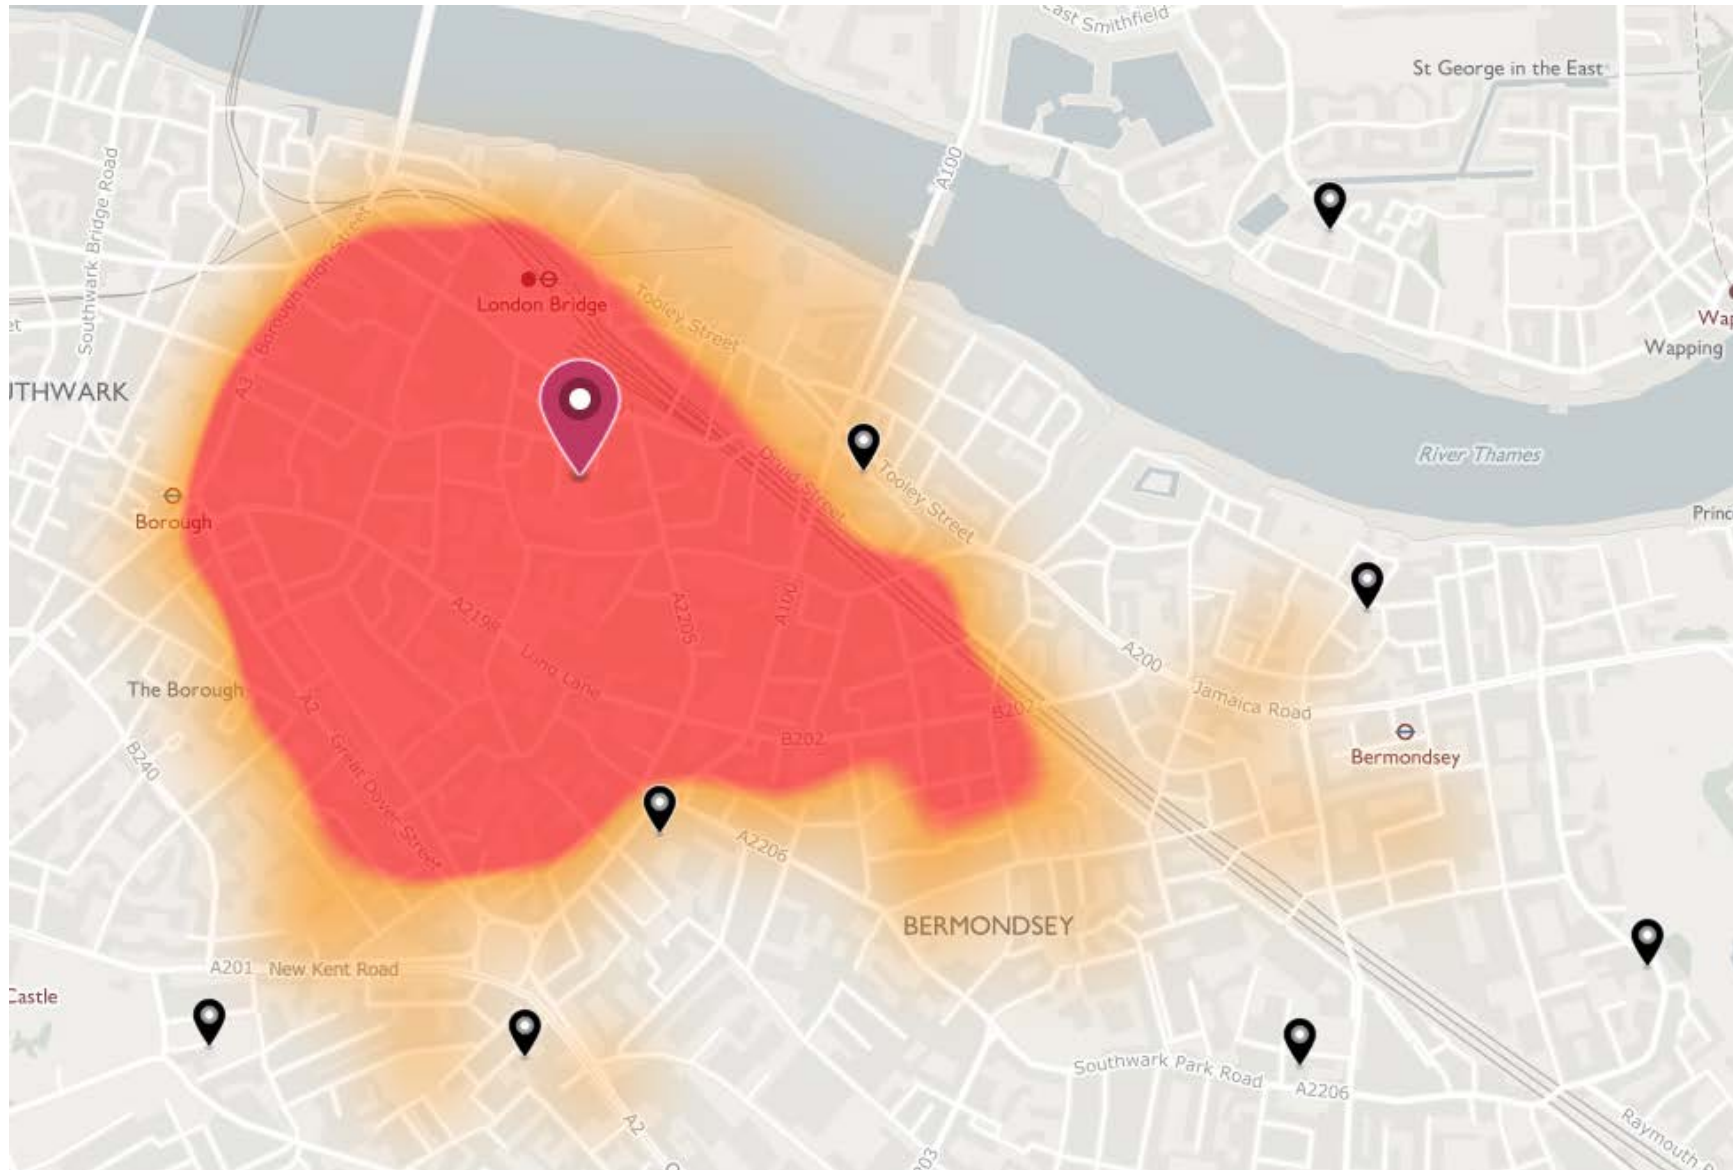

Pilgrims' Way Primary School (Community School) – 1FE

Redriff Primary School (Academy) – 3FE

Riverside Primary School (Community School) – 1.5 FE

Rotherhithe Primary School (Community School) – 2FE

Snowsfields Primary School (Community School) – 1FE