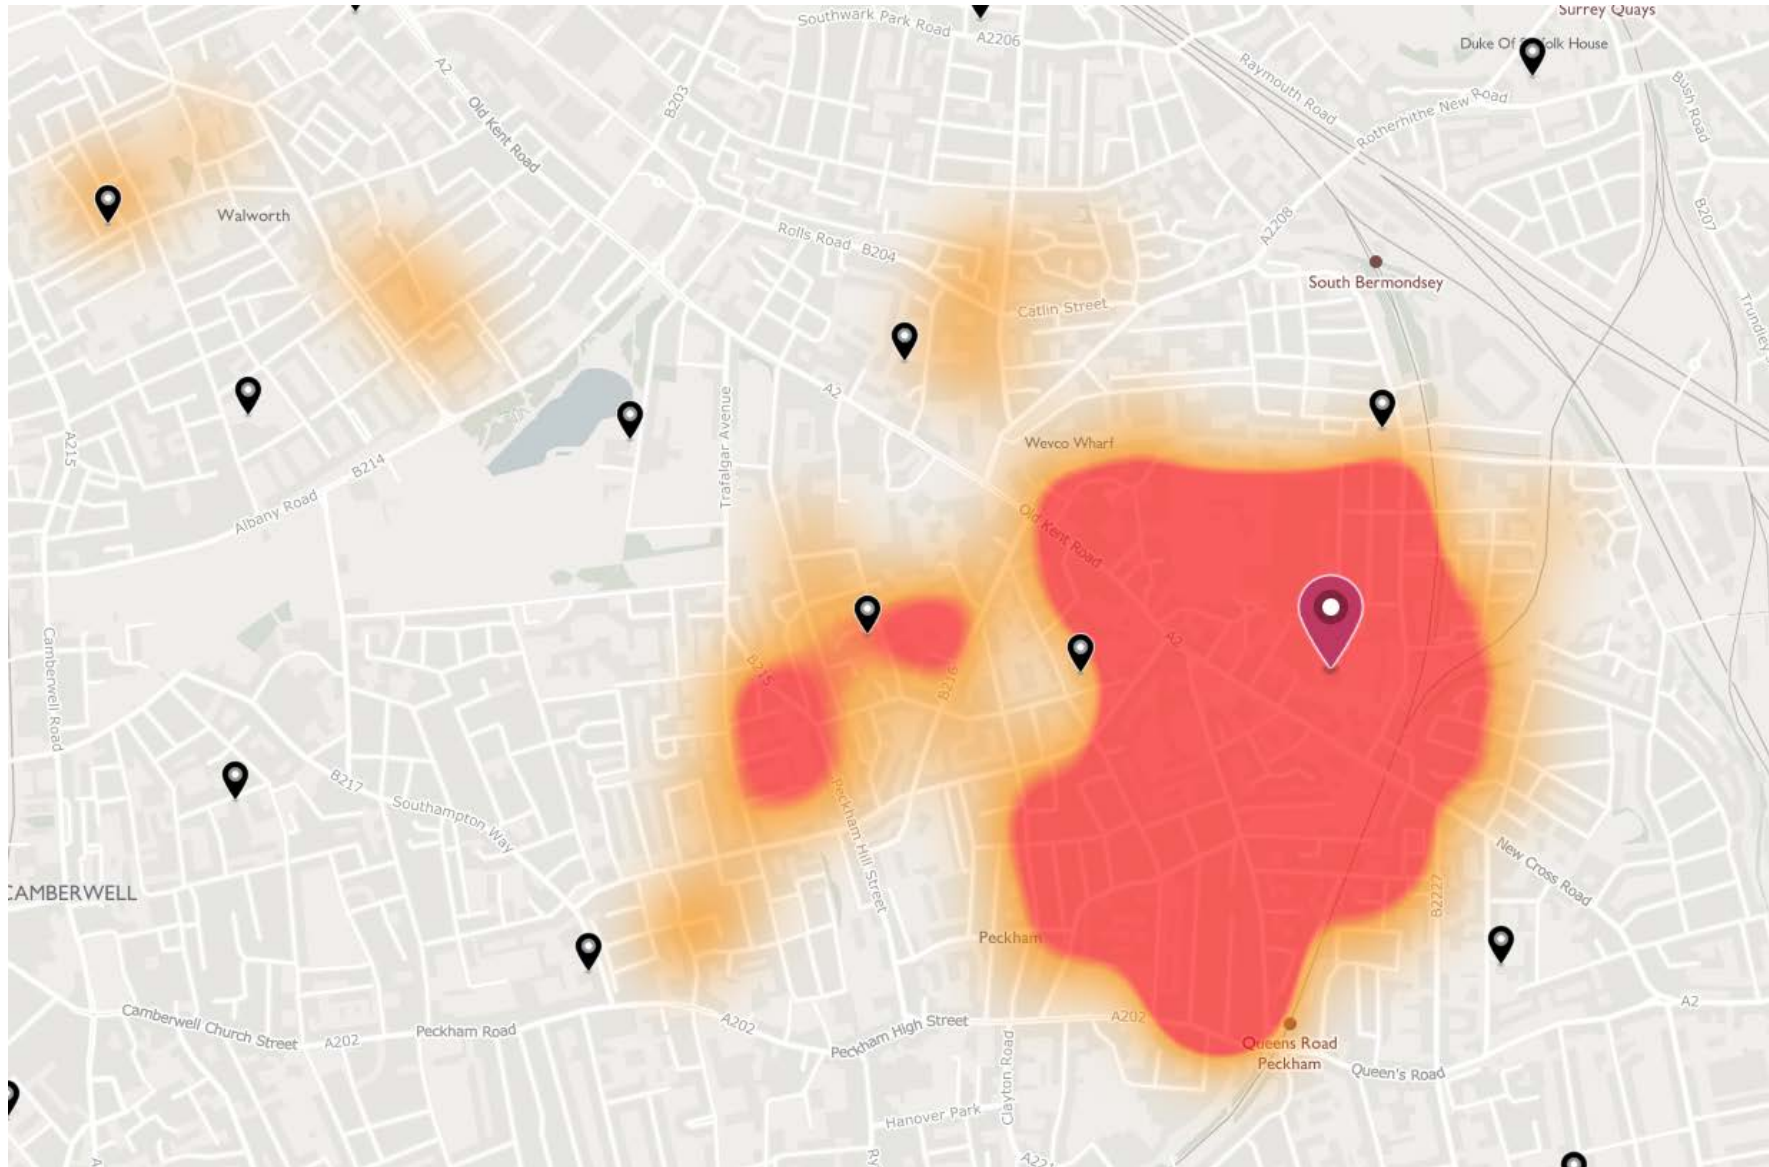

Pilgrims' Way Primary School (Community School) – 1FE