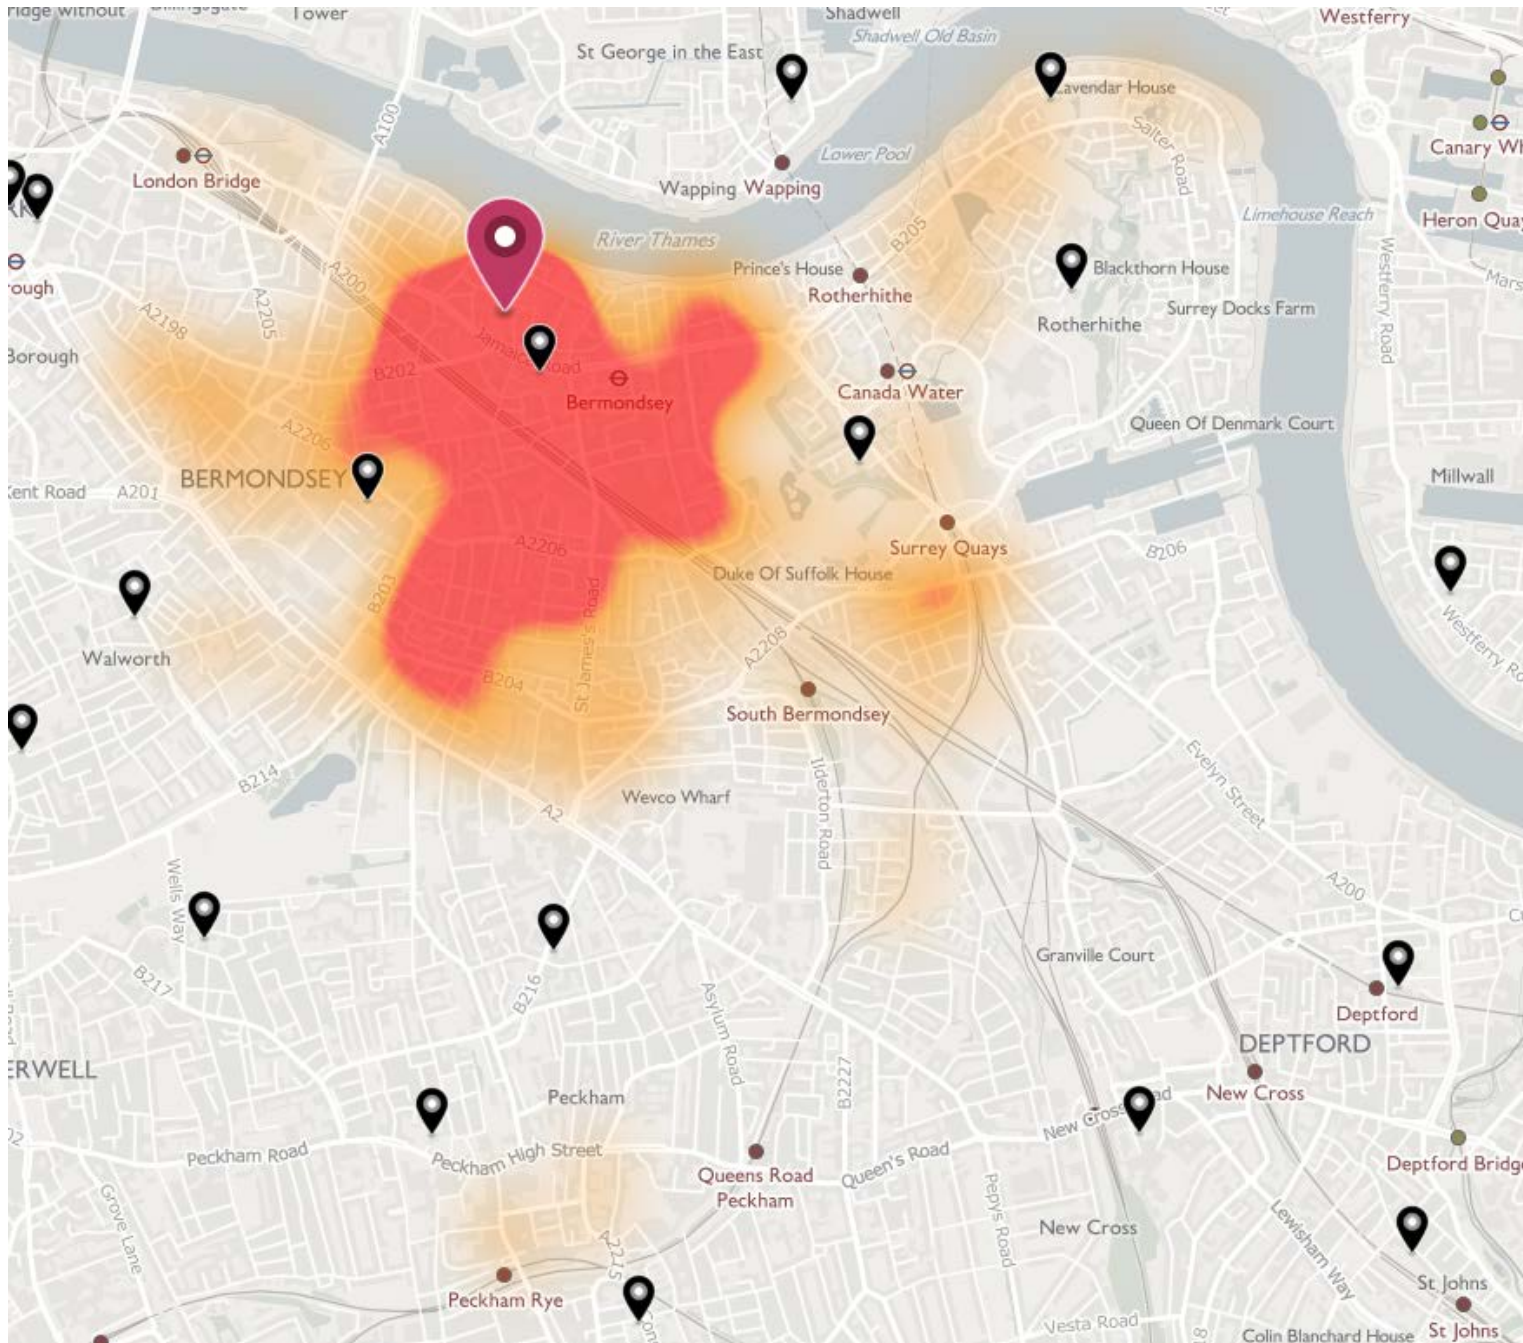

St Joseph's Roman Catholic Primary School (Voluntary Aided RC) – 1.5FE