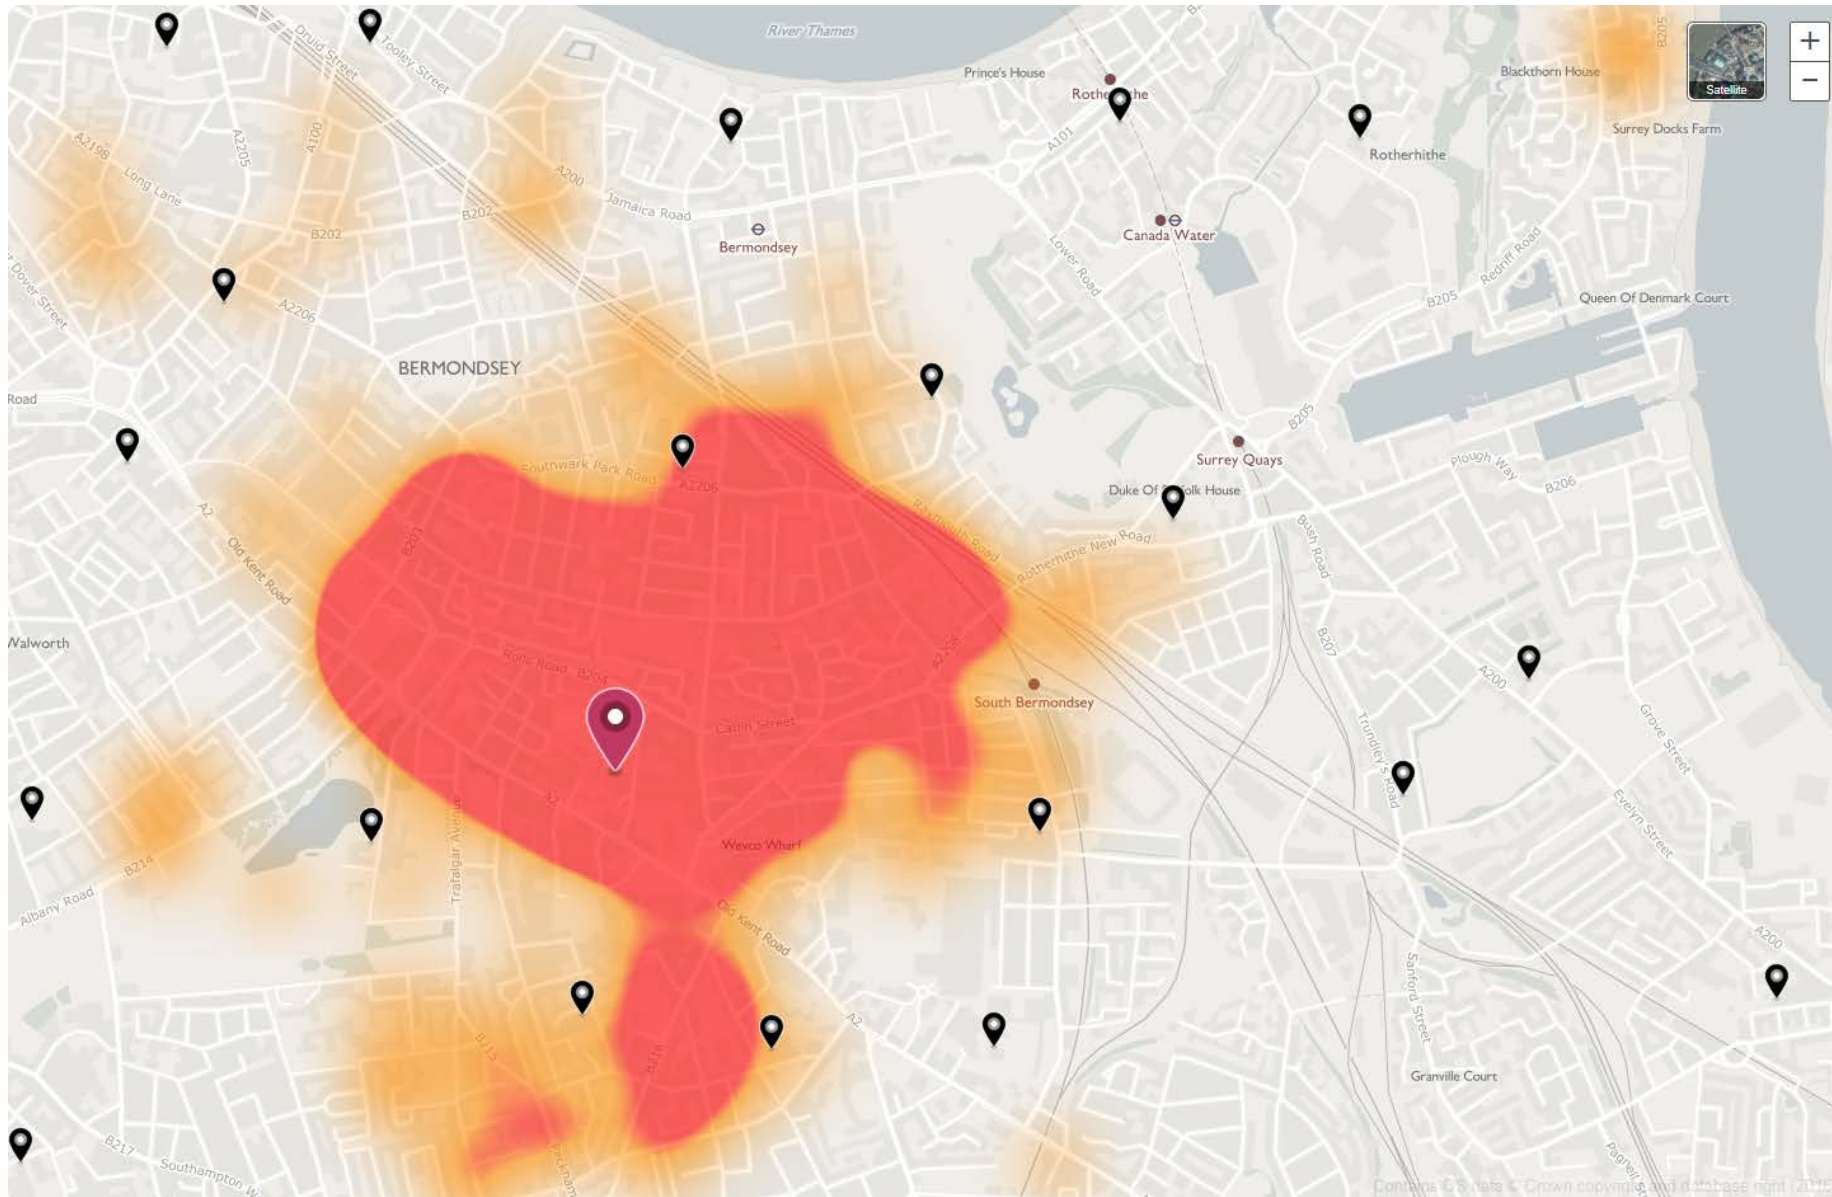

Not available

Grange Primary School (Community School) – 2FE

Ilderton Primary School (Community School) – 2FE

Peter Hills with St Mary's and St Paul's C of E Primary School (Voluntary Aided) – 1FE

Phoenix Primary School (Community School) – 3FE