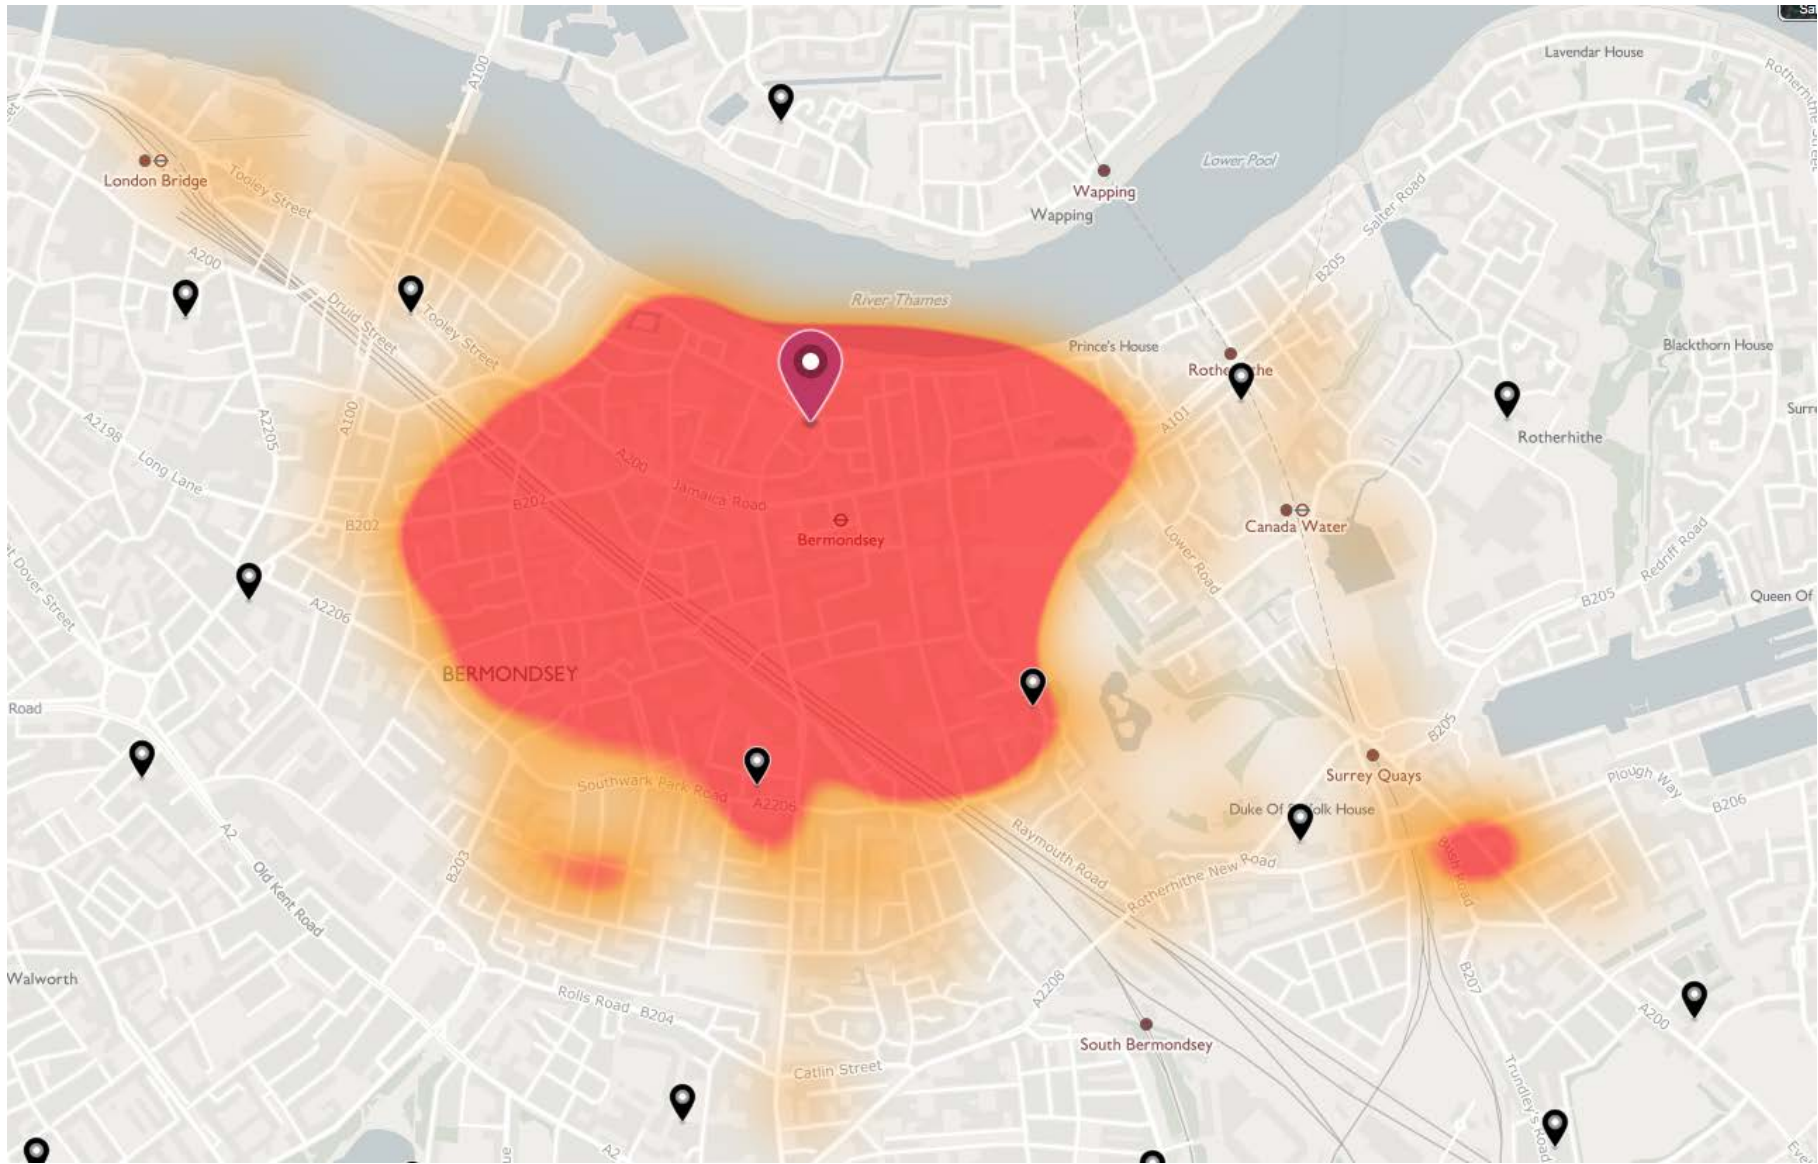

Riverside Primary School (Community School) – 1.5 FE