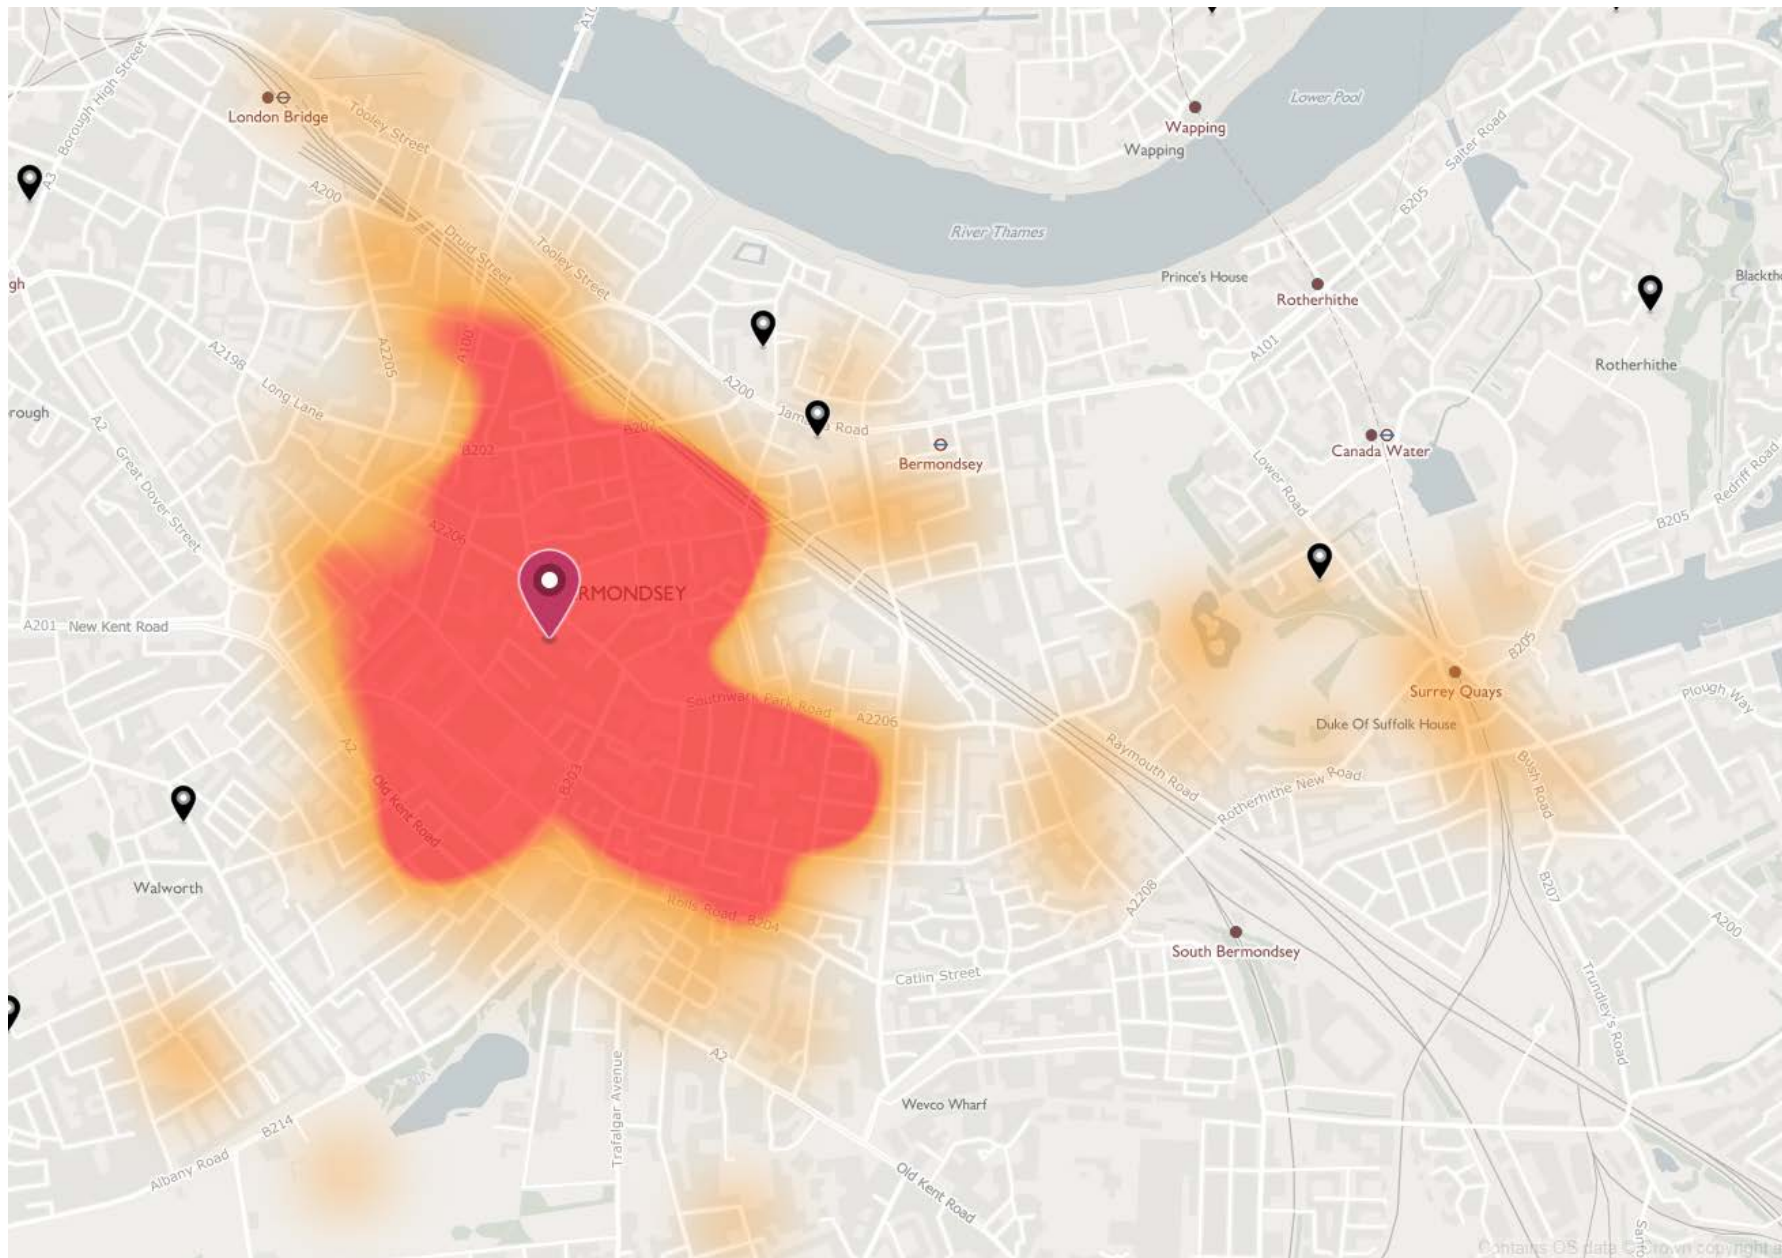

Albion Primary School (Community School) – 2FE

Alfred Salter Primary School (Community School) – 2FE

Boutcher Church of England Primary School (Voluntary Aided – 1FE)

Galleywall City of London Primary School (Free School) – 2FE