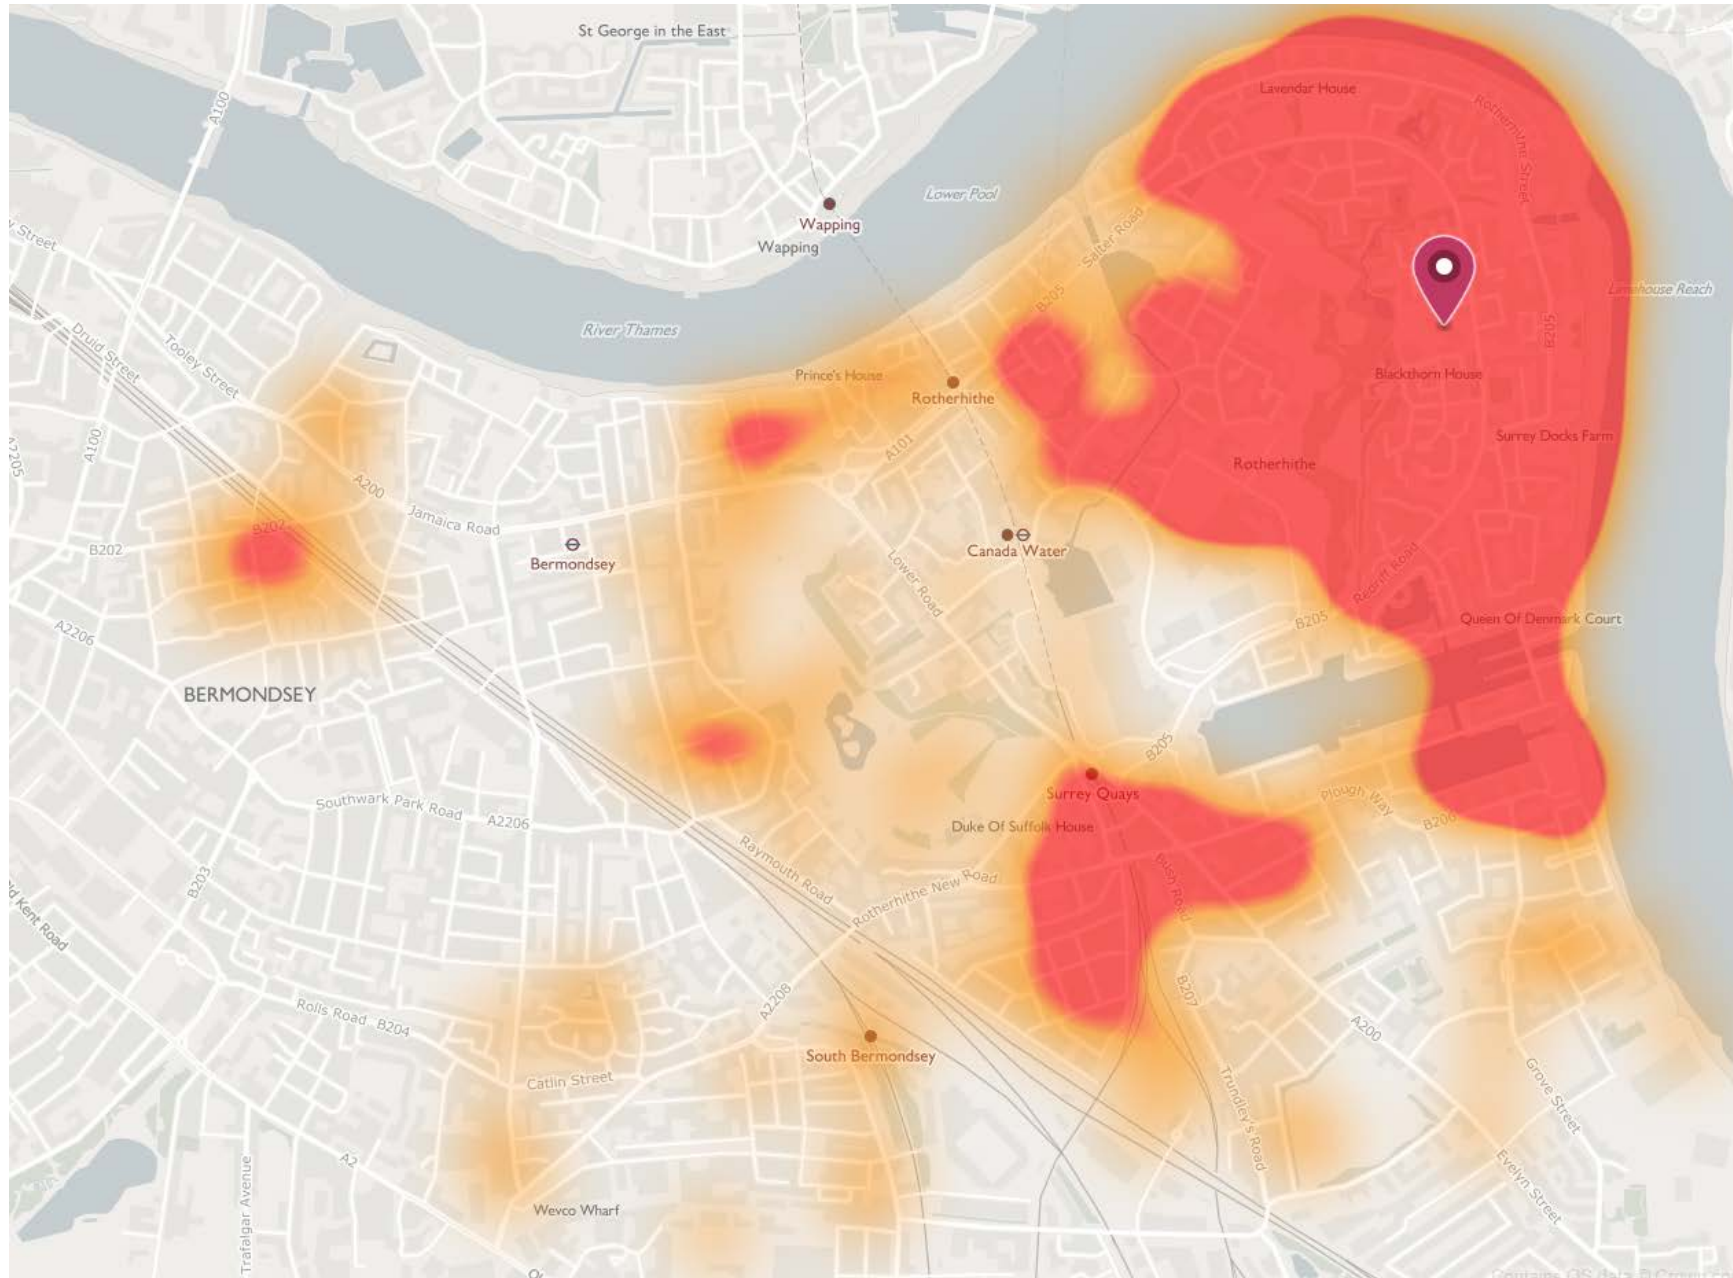

Pilgrims' Way Primary School (Community School) – 1FE

Redriff Primary School (Academy) – 3FE

Riverside Primary School (Community School) – 1.5 FE

Rotherhithe Primary School (Community School) – 2FE

Snowsfields Primary School (Community School) – 1FE