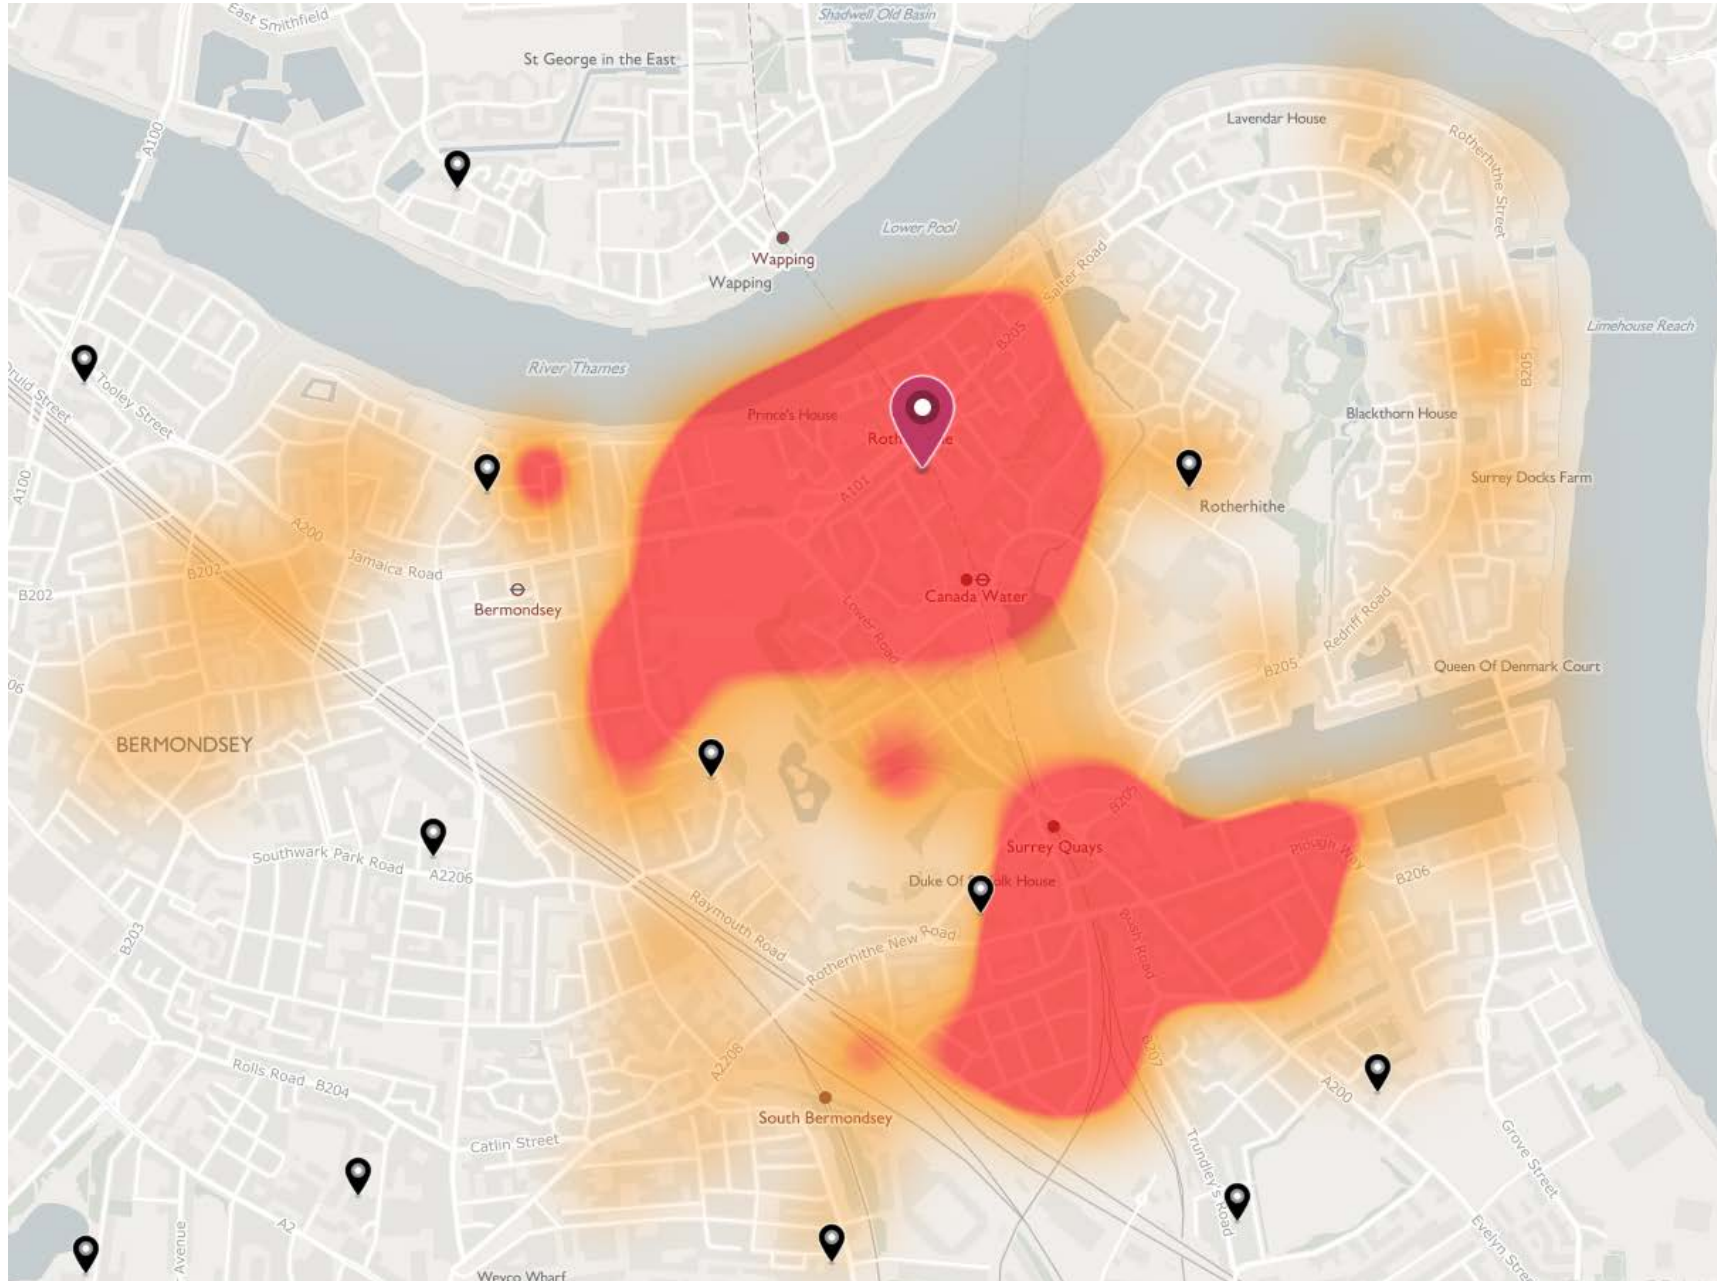

Albion Primary School (Community School) – 2FE

Alfred Salter Primary School (Community School) – 2FE

Boutcher Church of England Primary School (Voluntary Aided – 1FE)

Galleywall City of London Primary School (Free School) – 2FE