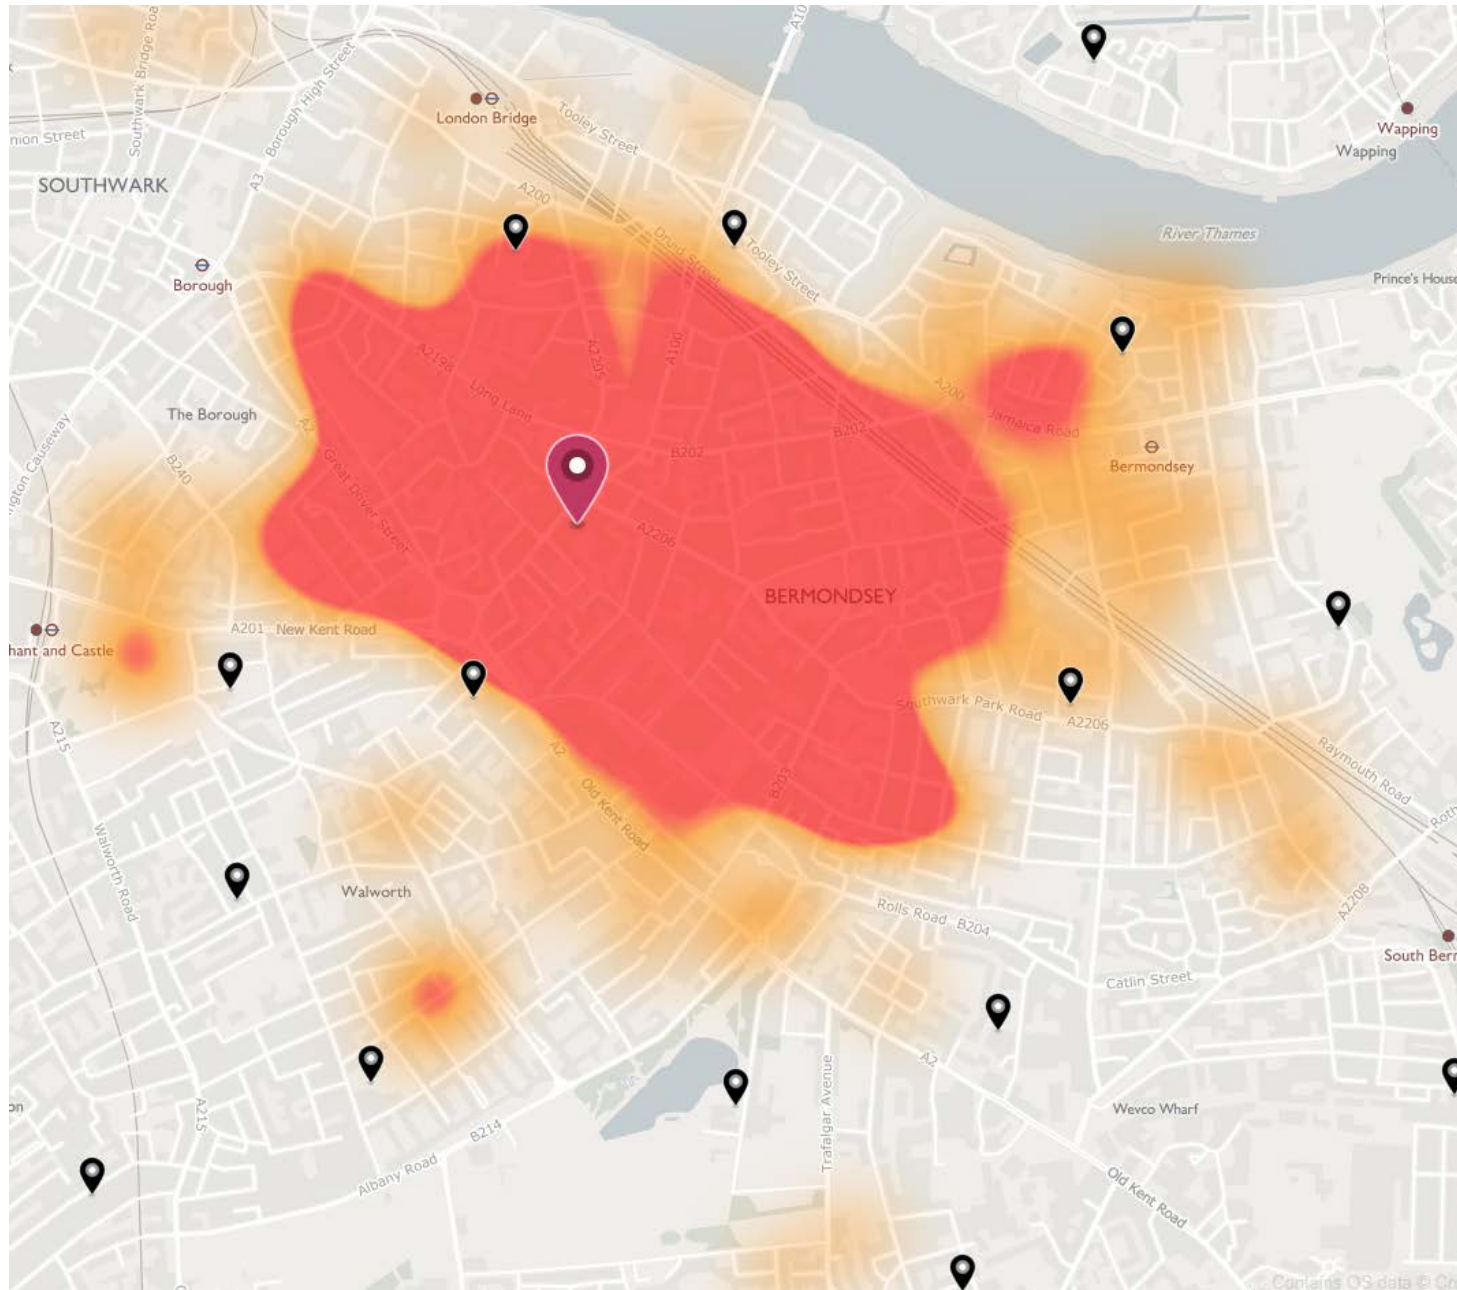

Grange Primary School (Community School) – 2FE