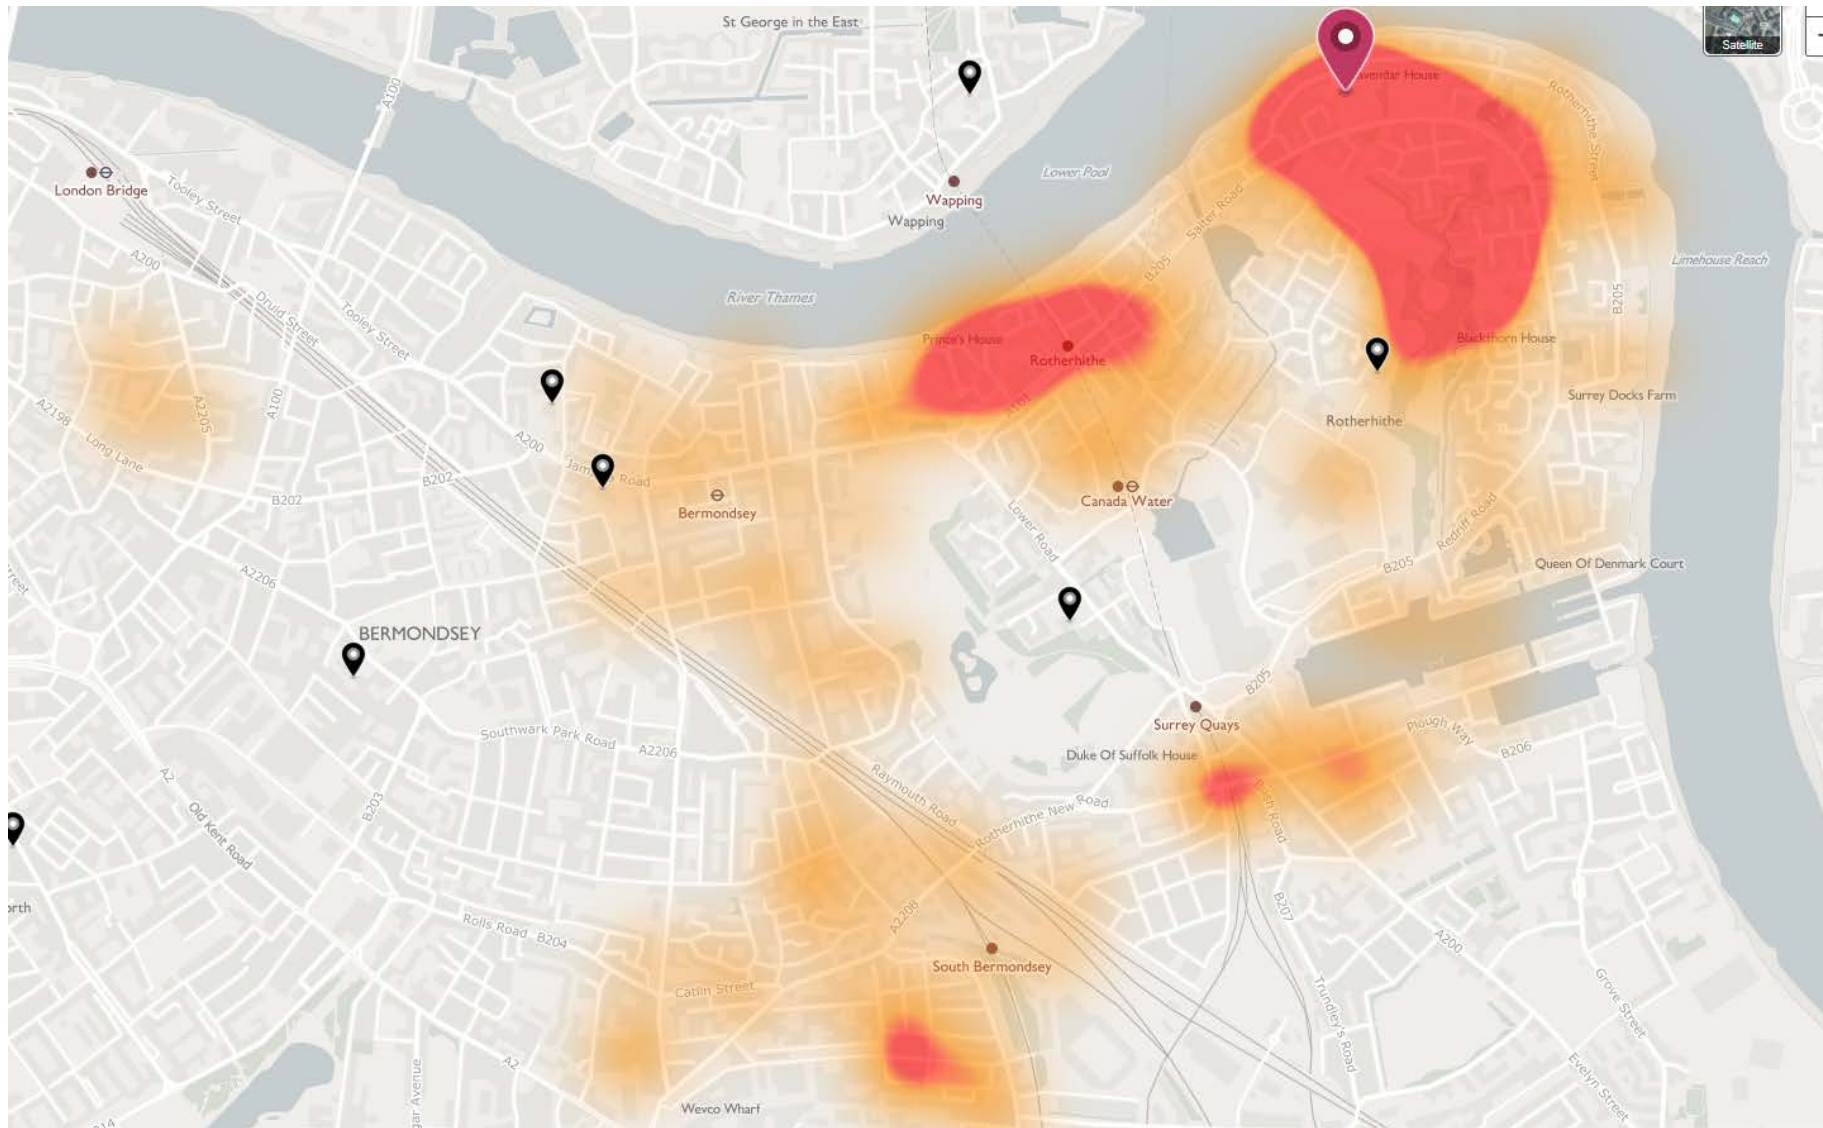

Not available

Grange Primary School (Community School) – 2FE

Ilderton Primary School (Community School) – 2FE

Peter Hills with St Mary's and St Paul's C of E Primary School (Voluntary Aided) – 1FE

Phoenix Primary School (Community School) – 3FE