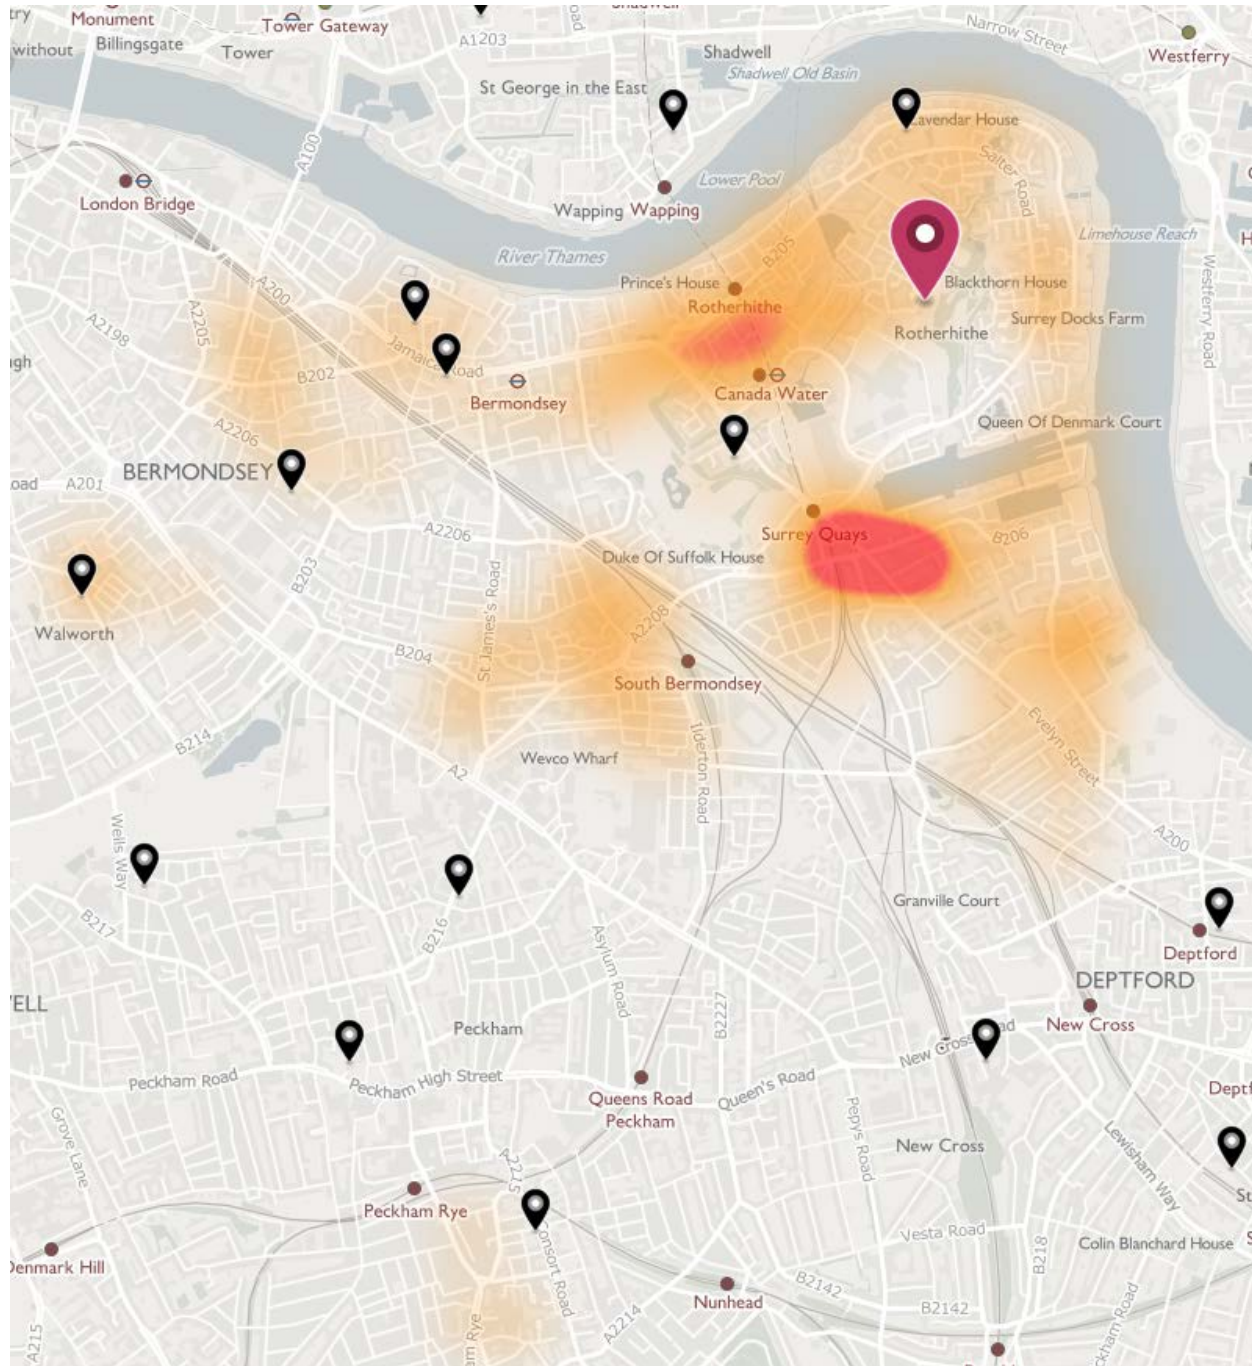

Pilgrims' Way Primary School (Community School) – 1FE

Redriff Primary School (Academy) – 3FE

Riverside Primary School (Community School) – 1.5 FE

Rotherhithe Primary School (Community School) – 2FE

Snowsfields Primary School (Community School) – 1FE

Southwark Free School (Free School - CLOSED) – 1FE

Southwark Park School (Community School) – 2FE

St James' Church of England Primary School (Voluntary Aided C of E) – 2FE

St John's Roman Catholic Primary School (Voluntary Aided RC) – 1FE