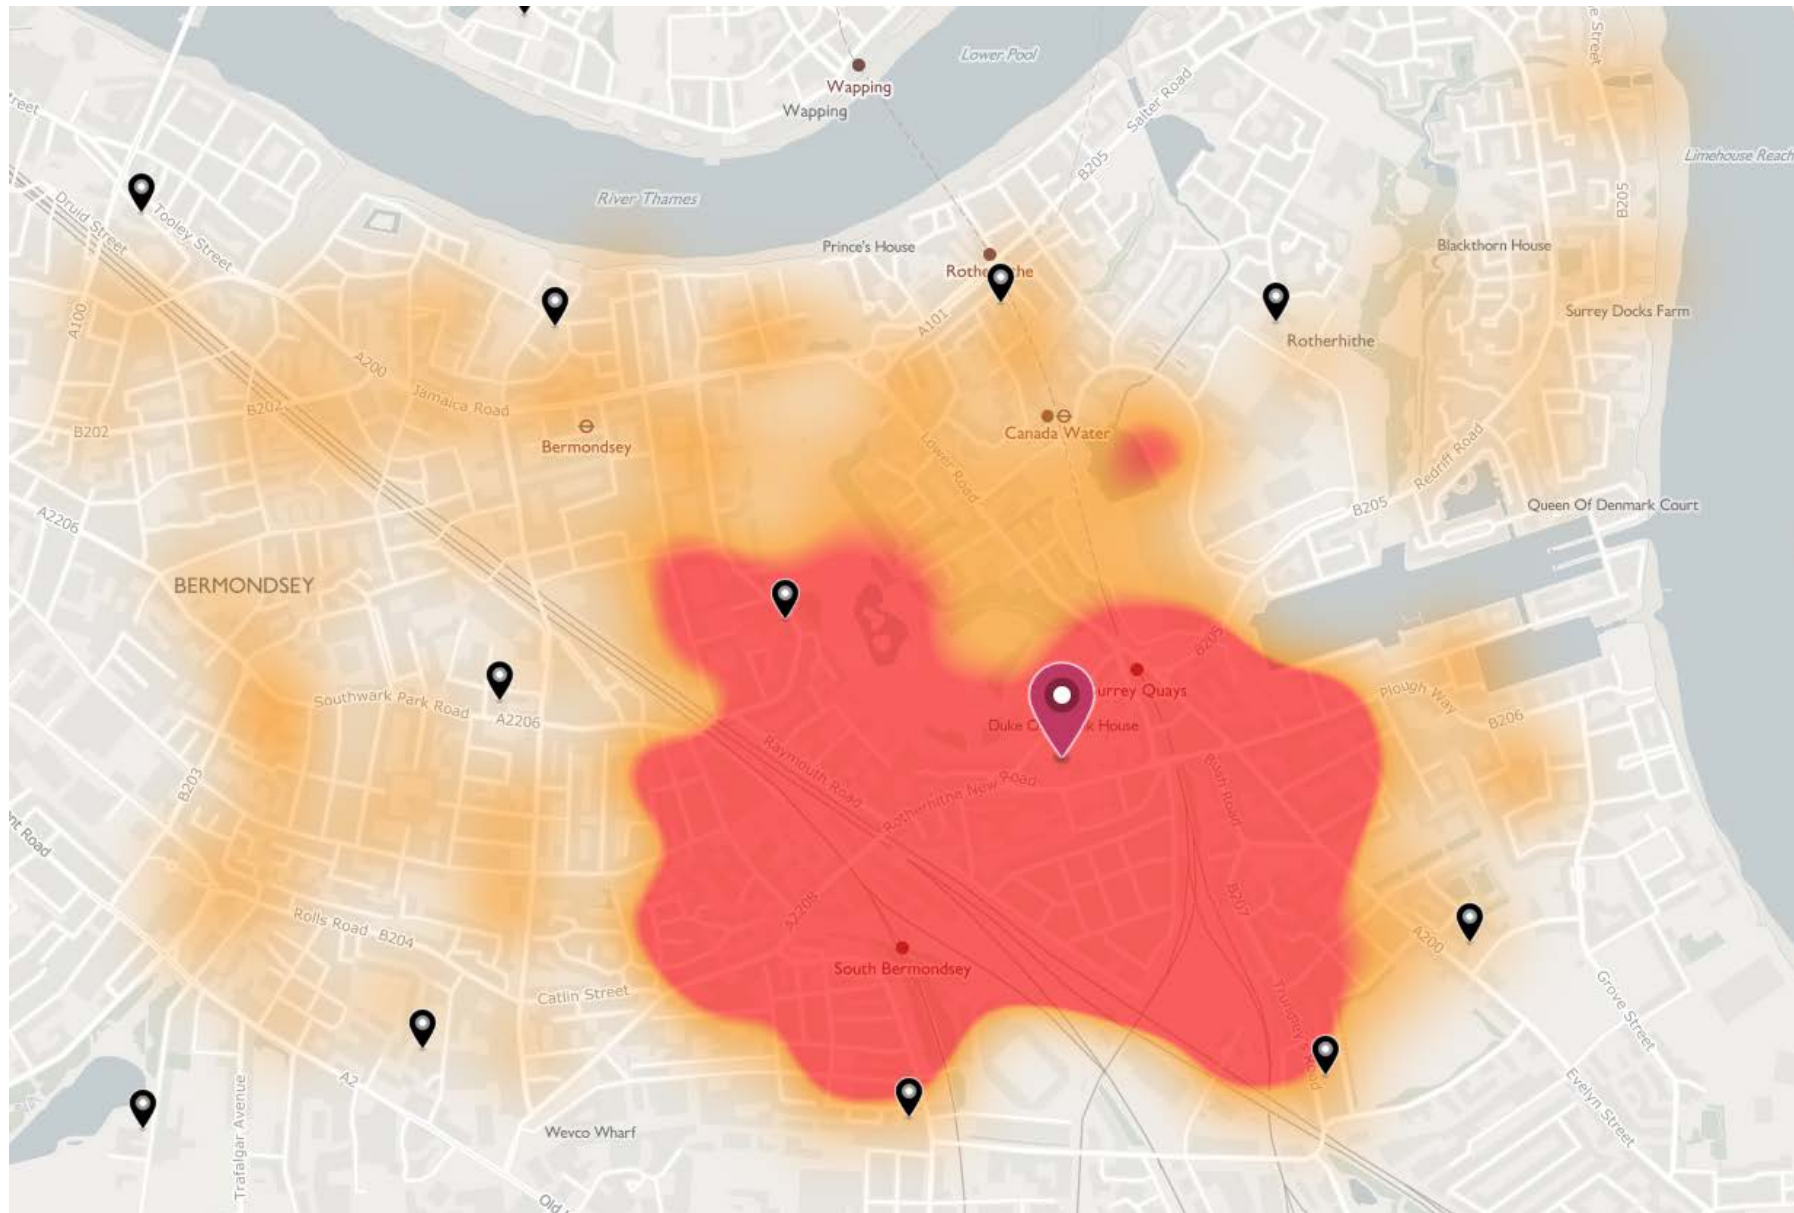

Pilgrims' Way Primary School (Community School) – 1FE

Redriff Primary School (Academy) – 3FE

Riverside Primary School (Community School) – 1.5 FE

Rotherhithe Primary School (Community School) – 2FE

Snowsfields Primary School (Community School) – 1FE