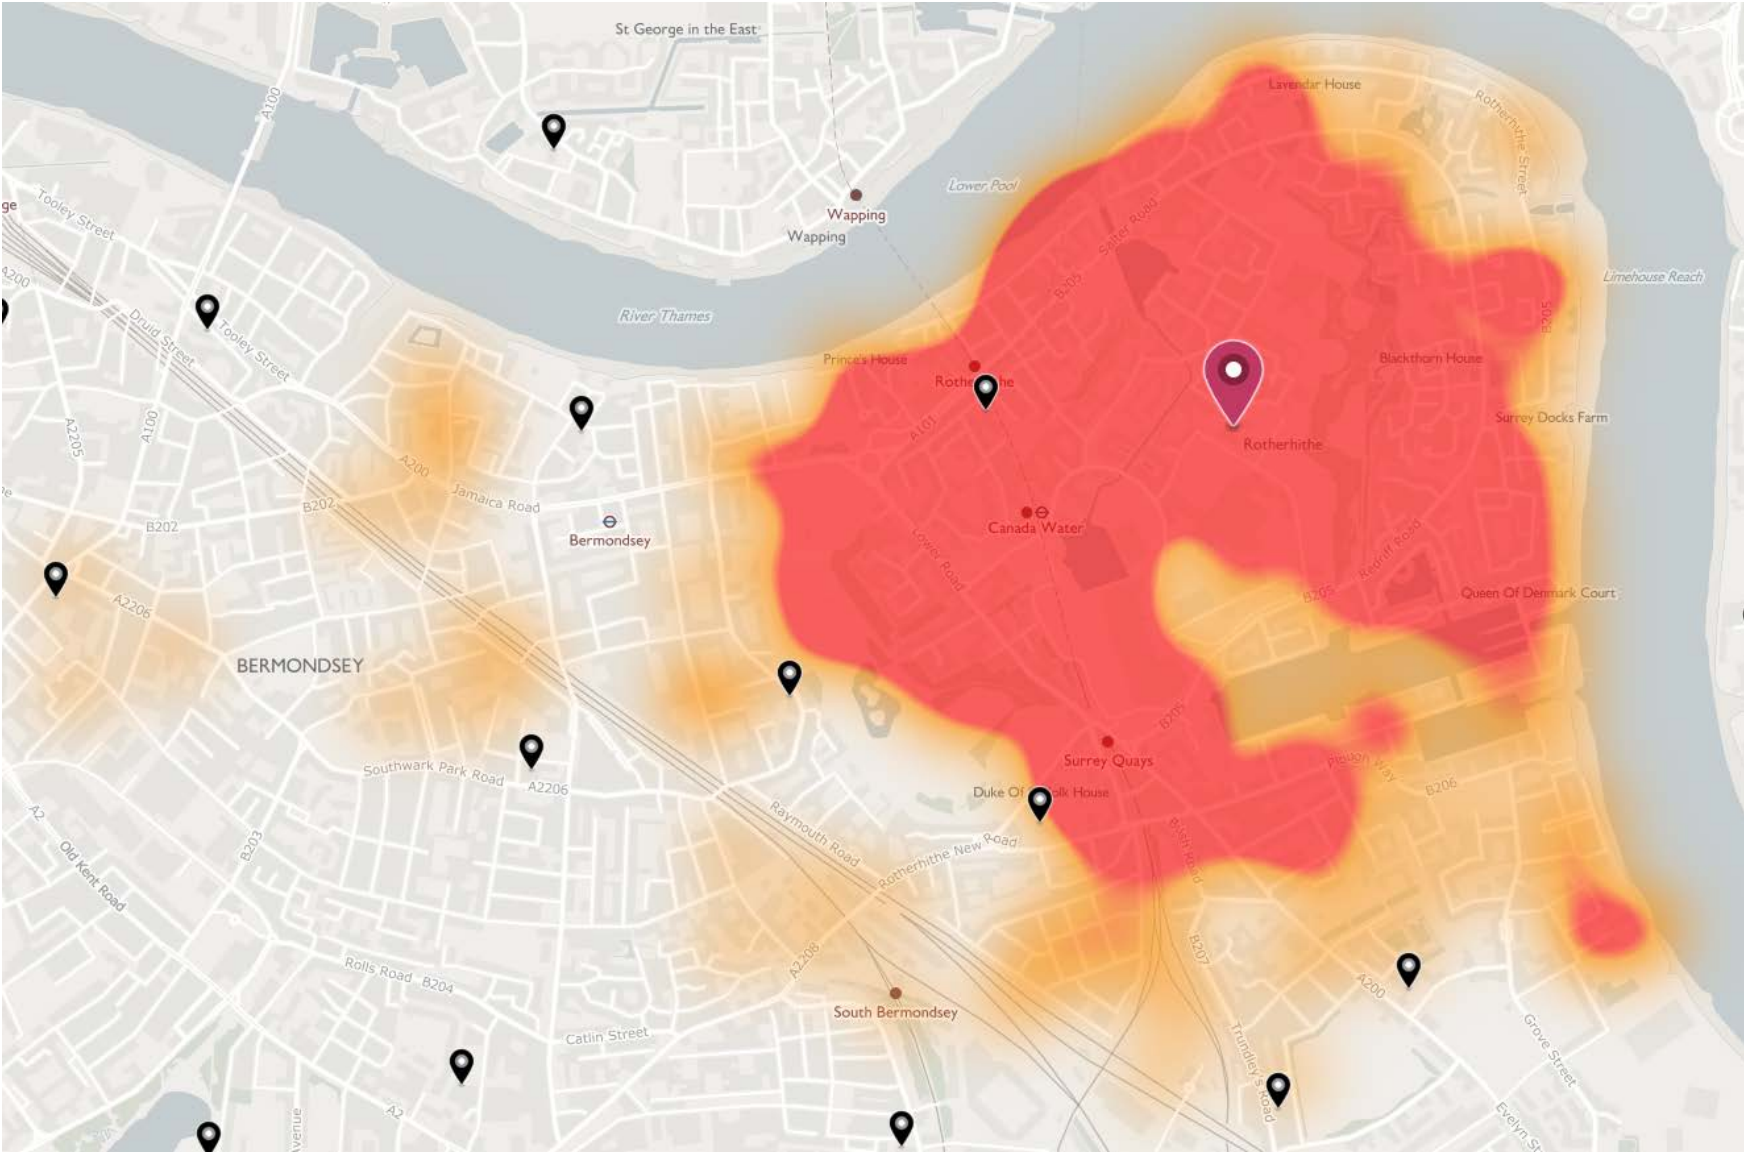

Albion Primary School (Community School) – 2FE

Alfred Salter Primary School (Community School) – 2FE

Boutcher Church of England Primary School (Voluntary Aided – 1FE)

Galleywall City of London Primary School (Free School) – 2FE