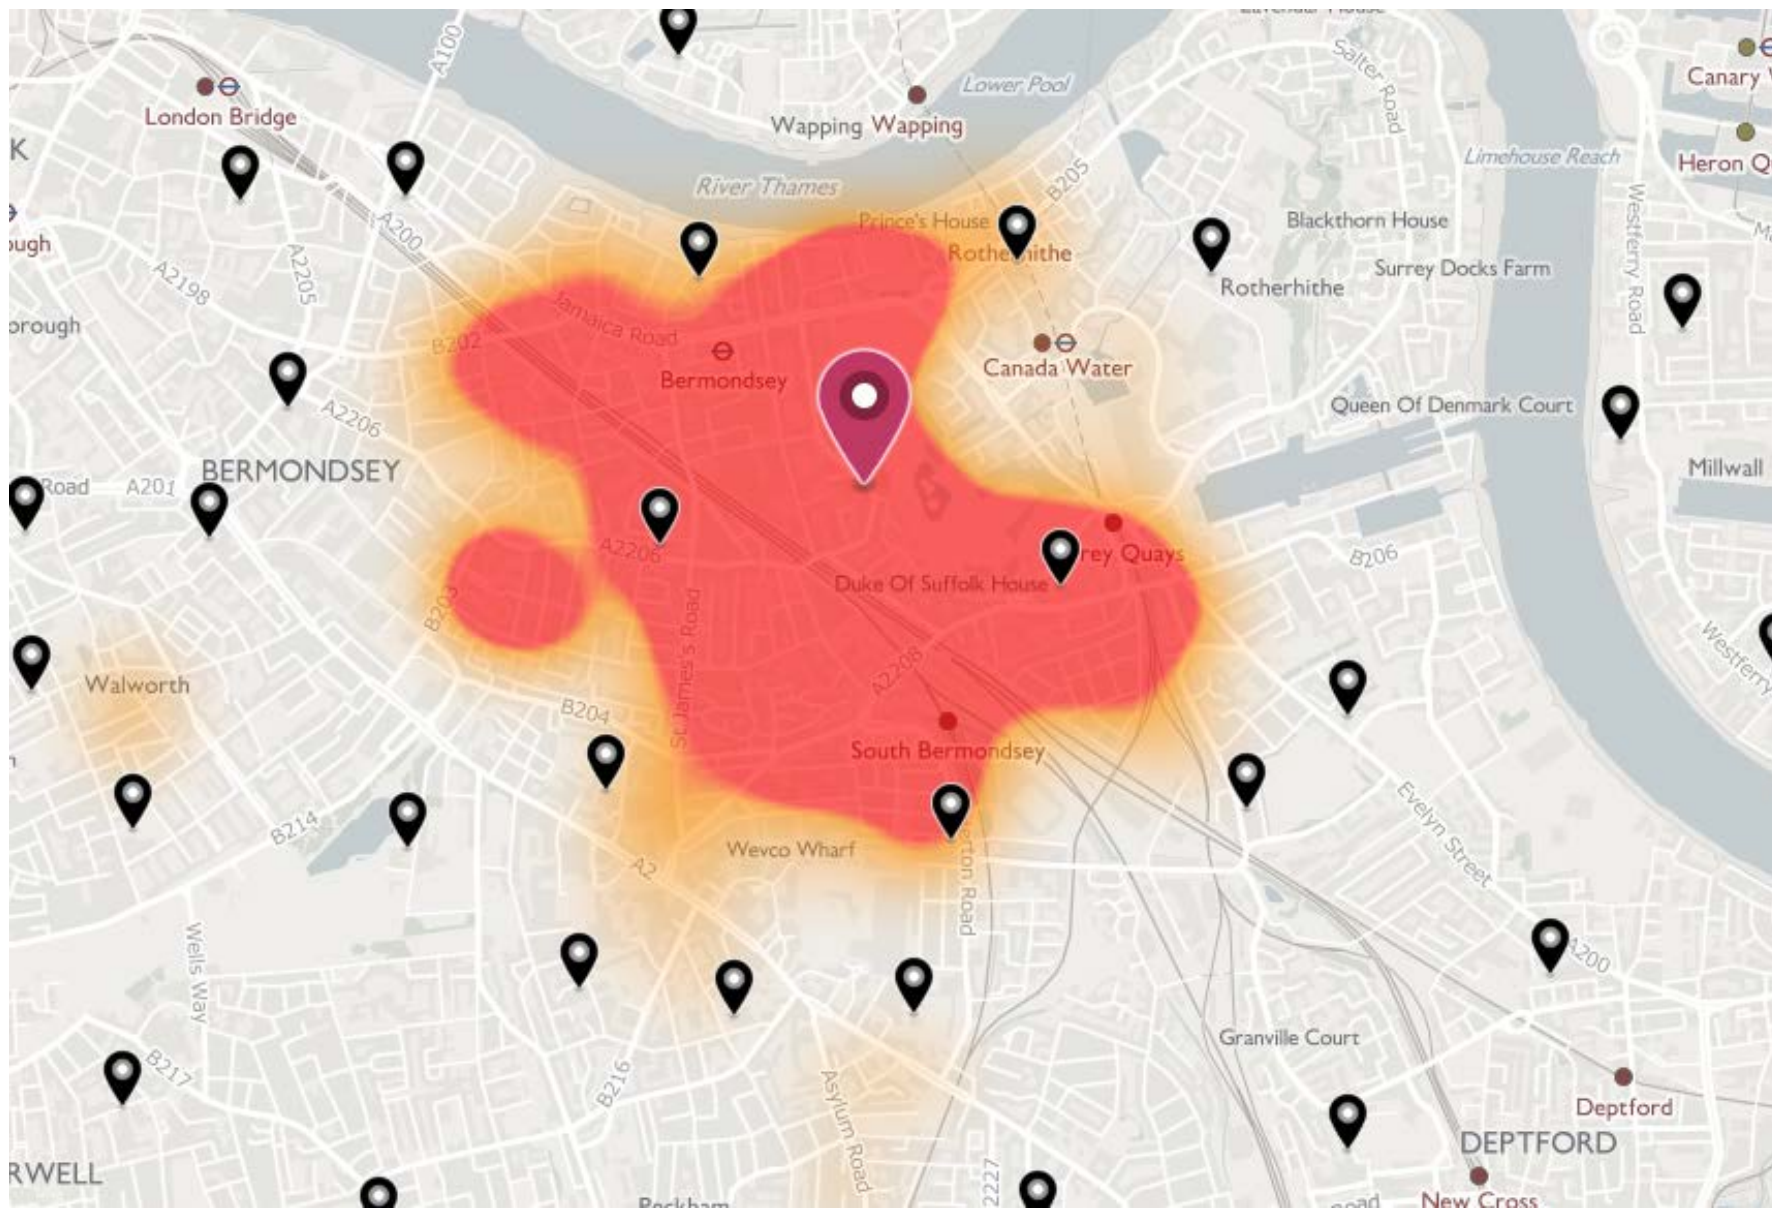

Southwark Park School (Community School) – 2FE